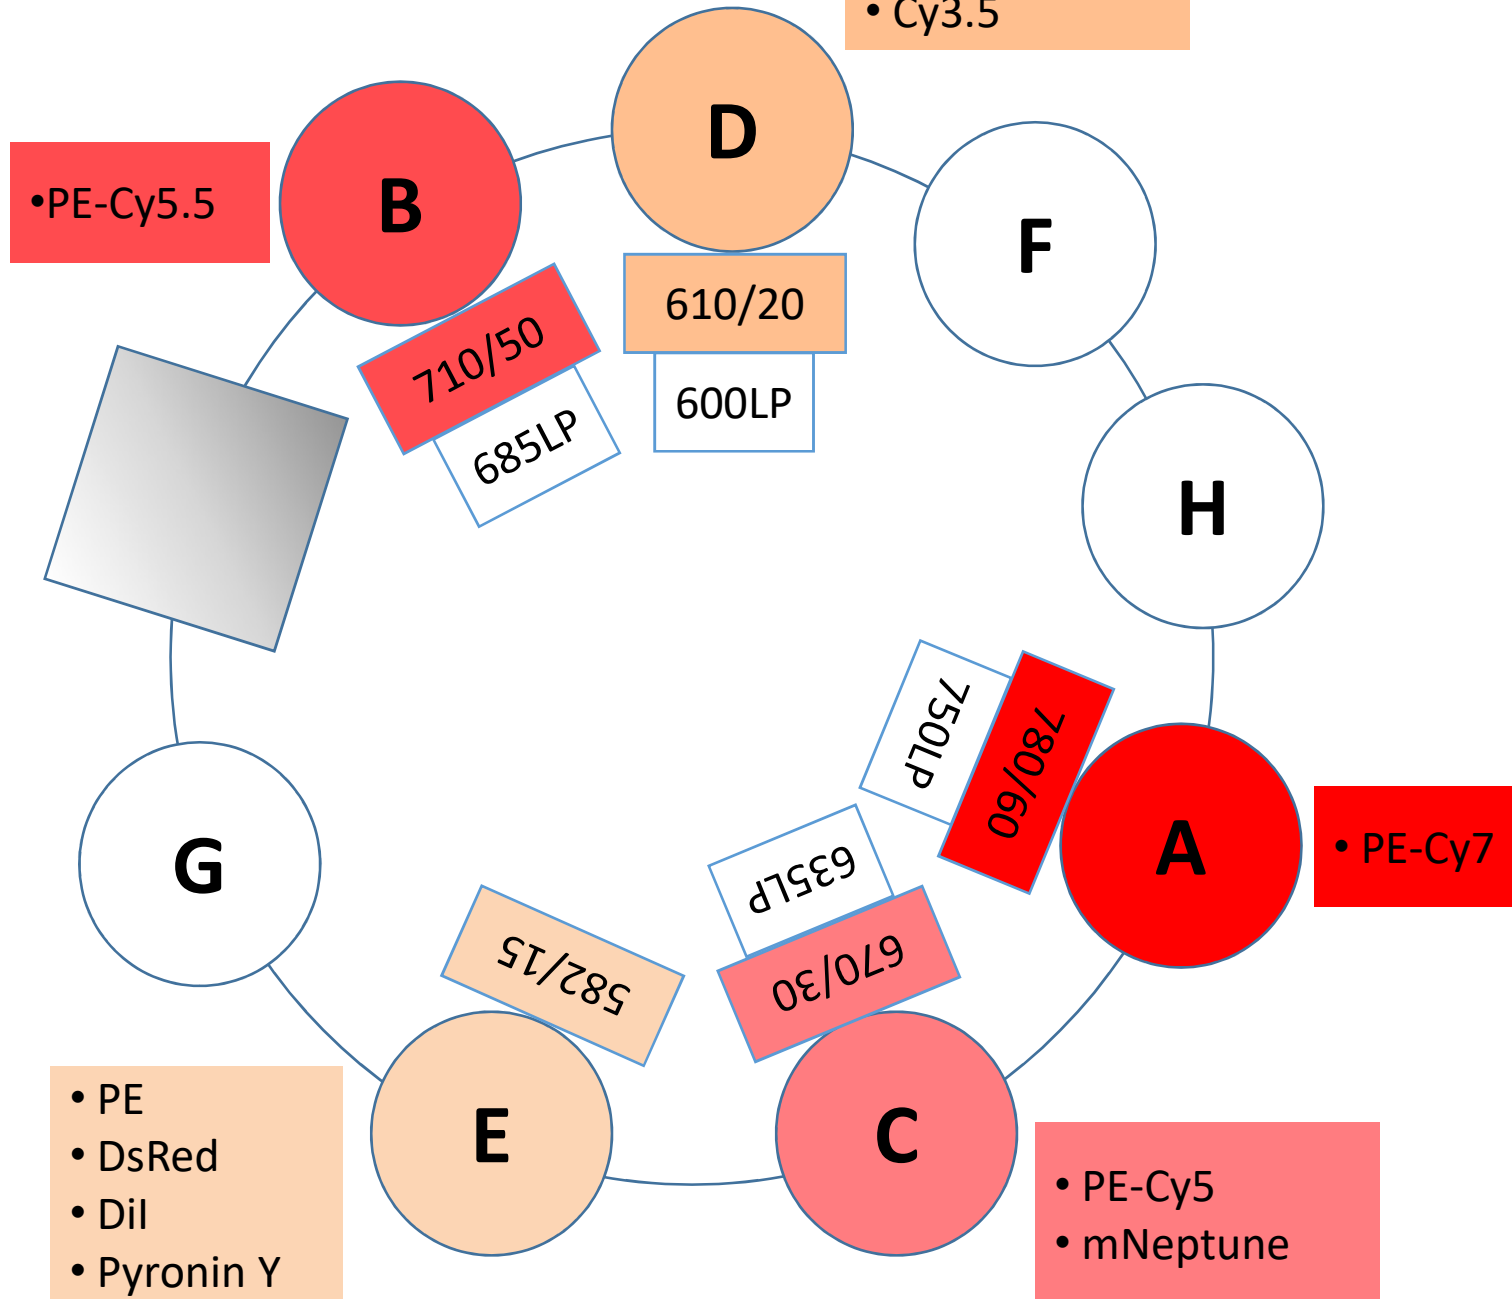

Configuration LSR Fortessa

Laser Bleu (488nm)

Configuration LSR Fortessa

Laser Yellow-Green (561nm)

- PE-TexasRed
- IP
- 7-AAD
- Cy3.5

Configuration LSR Fortessa

Laser Rouge (633nm)

Configuration LSR Fortessa

Laser Violet (405nm)