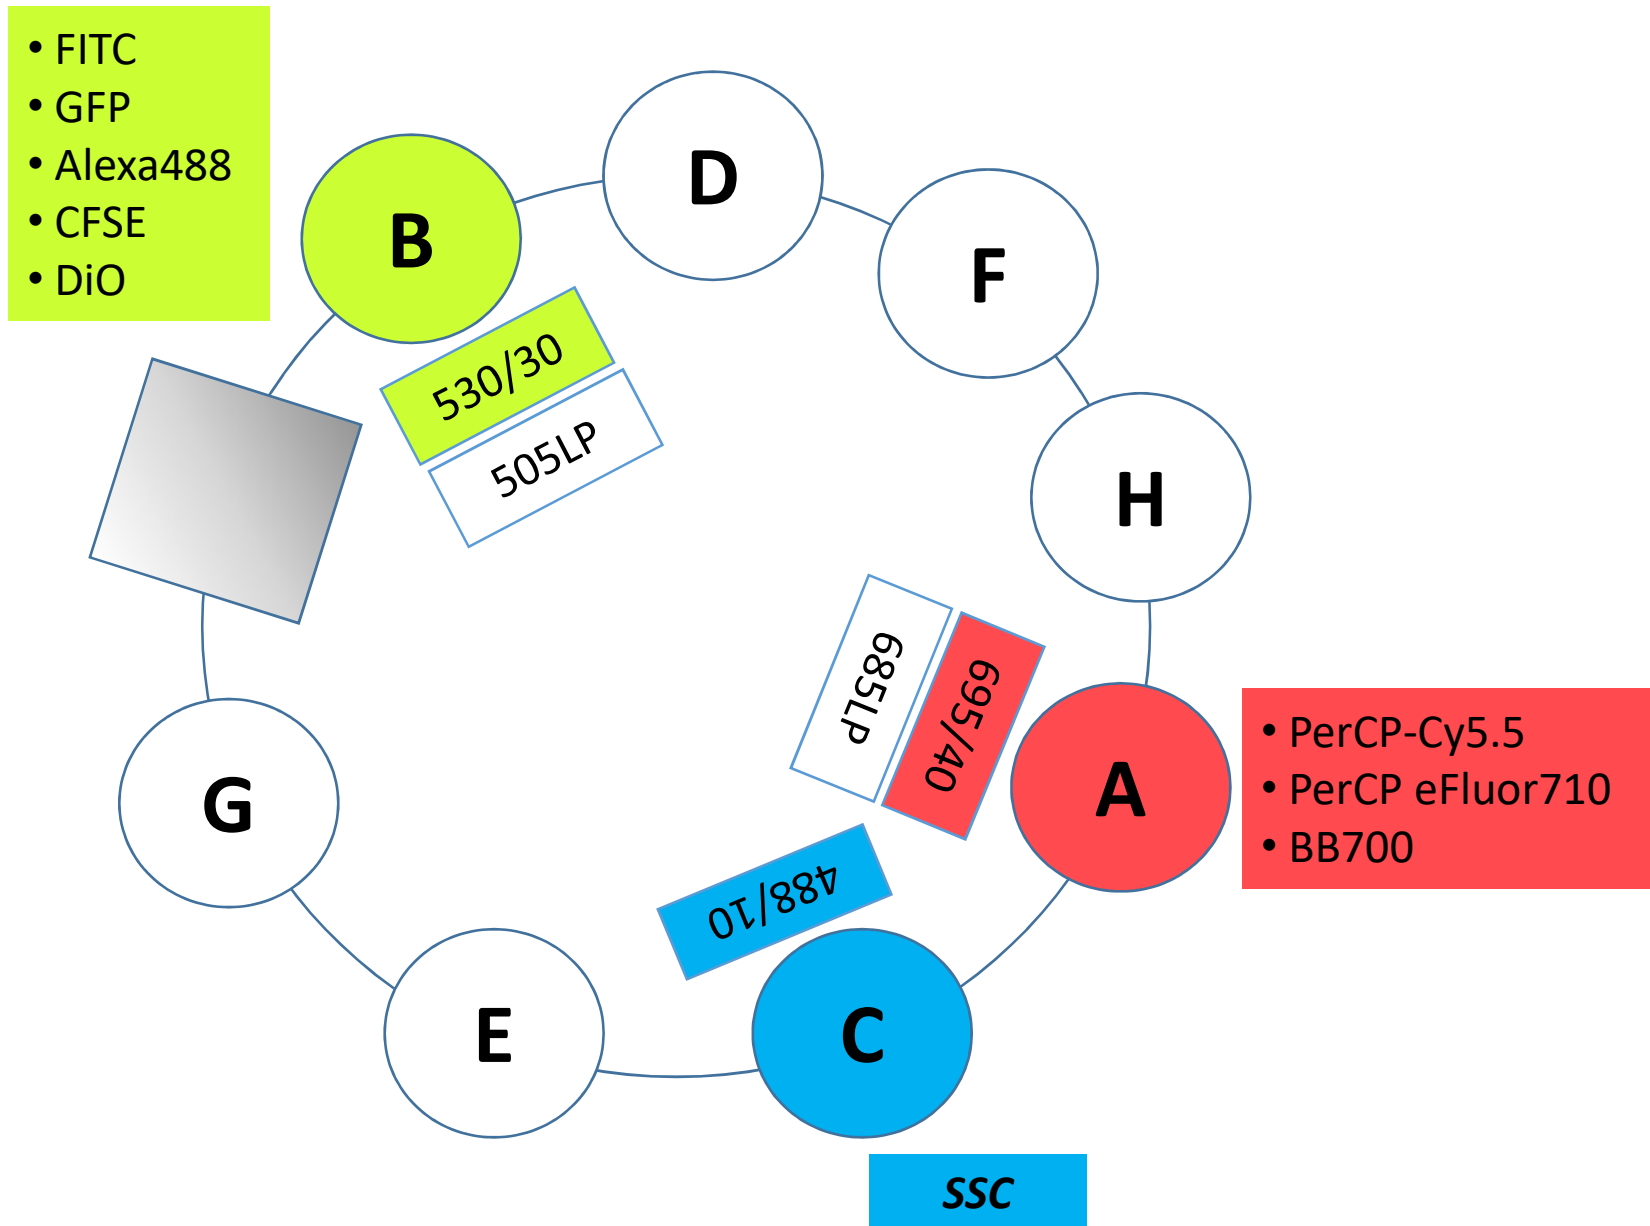

Configuration LSR Fortessa

Laser Bleu (488nm)

Configuration LSR Fortessa

Laser Yellow-Green (561nm)

- PE-TexasRed
- IP
- 7-AAD
- Cy3.5

Configuration LSR Fortessa

Laser Rouge (633nm)

Configuration LSR Fortessa

Laser Violet (405nm)