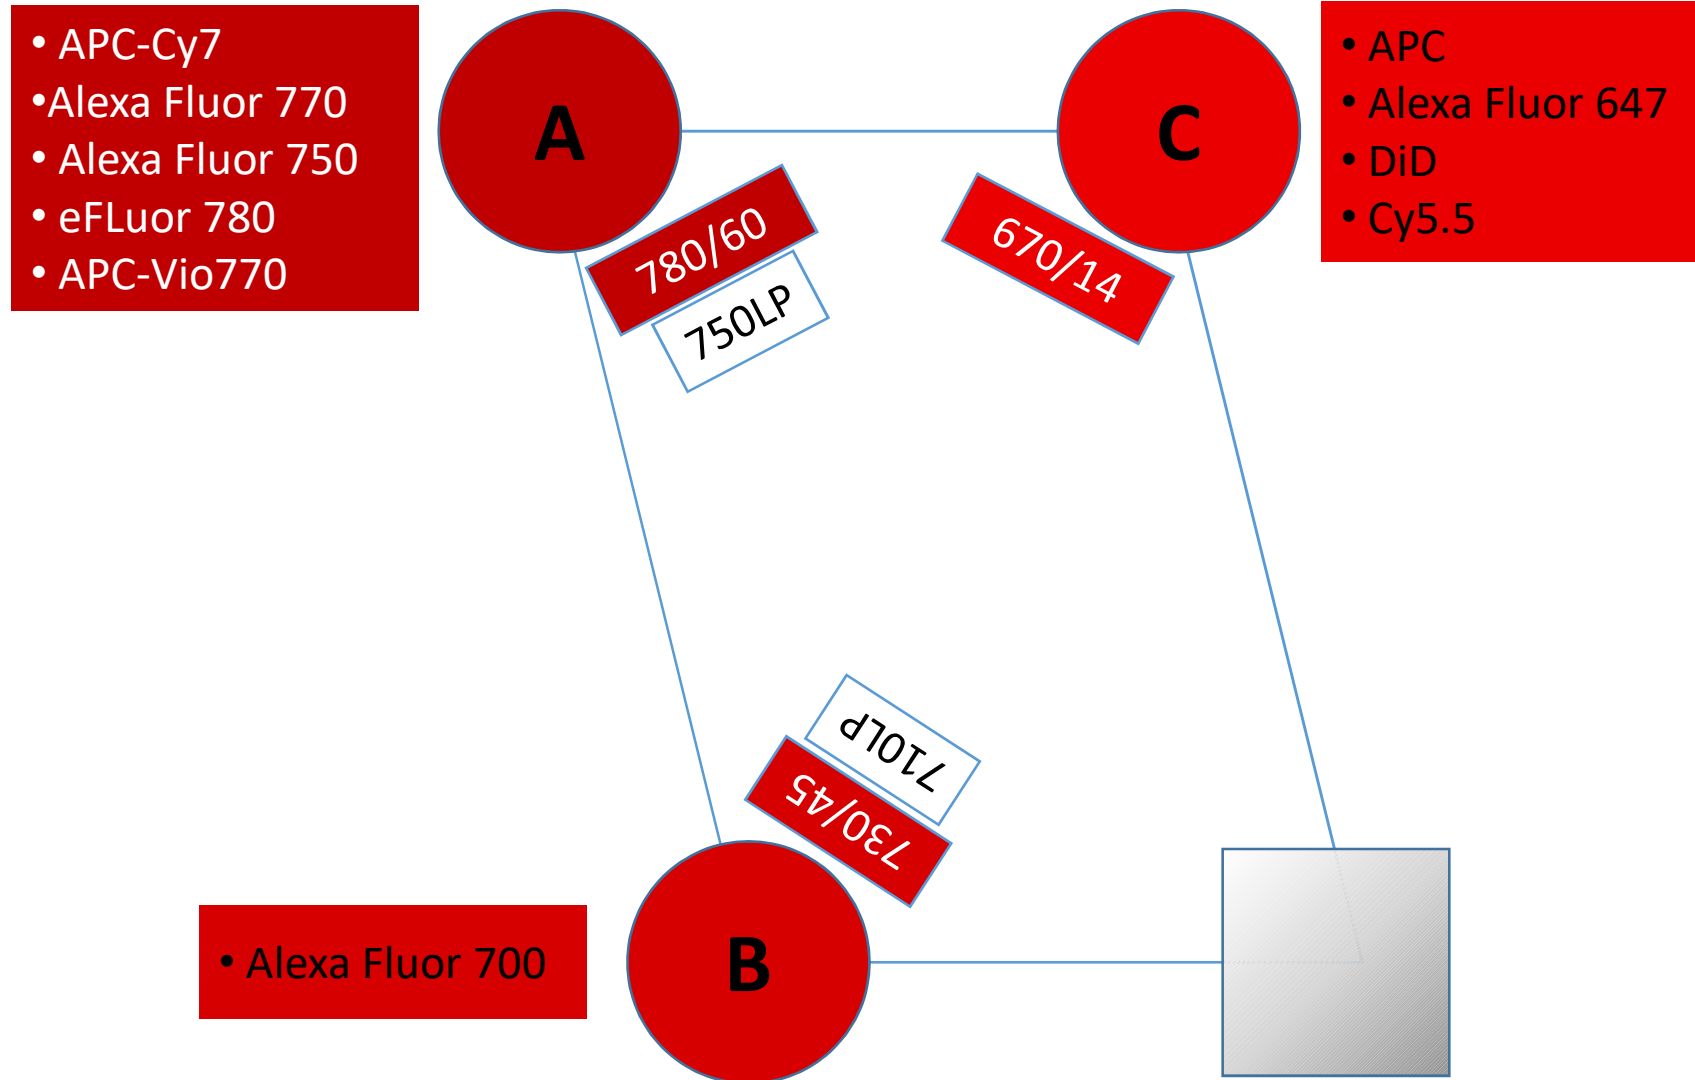

Configuration LSR Fortessa

Laser Bleu (488nm)

Configuration LSR Fortessa

Laser Yellow-Green (561nm)

- PE-TexasRed
- IP
- 7-AAD
- Cy3.5

Configuration LSR Fortessa

Laser Rouge (633nm)

Configuration LSR Fortessa

Laser Violet (405nm)