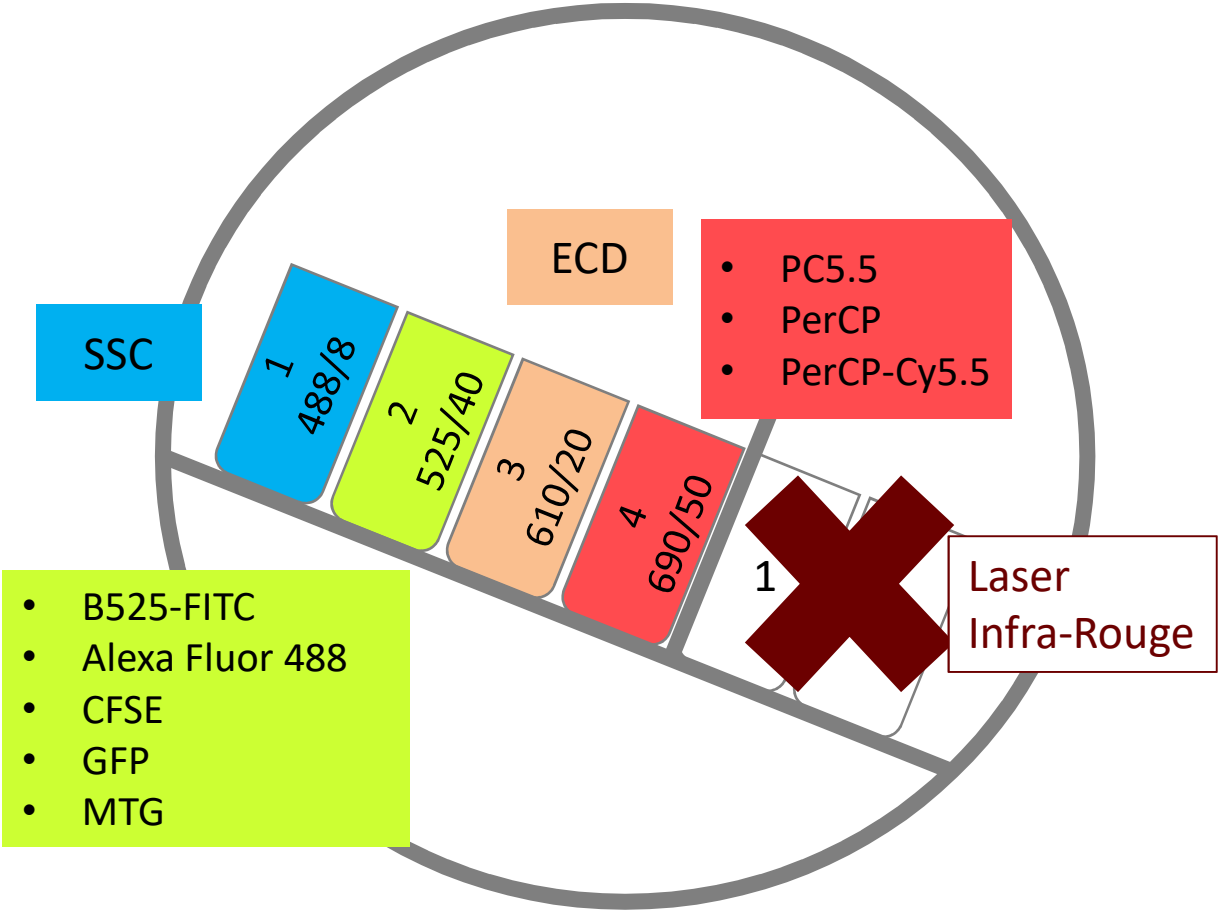

Configuration Cytoflex LX

Laser Bleu (488nm)

Configuration CYTOFLEX LX

Laser Yellow-Green (561nm)

Configuration CYTOFLEX LX

Laser Rouge (633nm)

Configuration Cytoflex LX

Laser Violet (405nm)