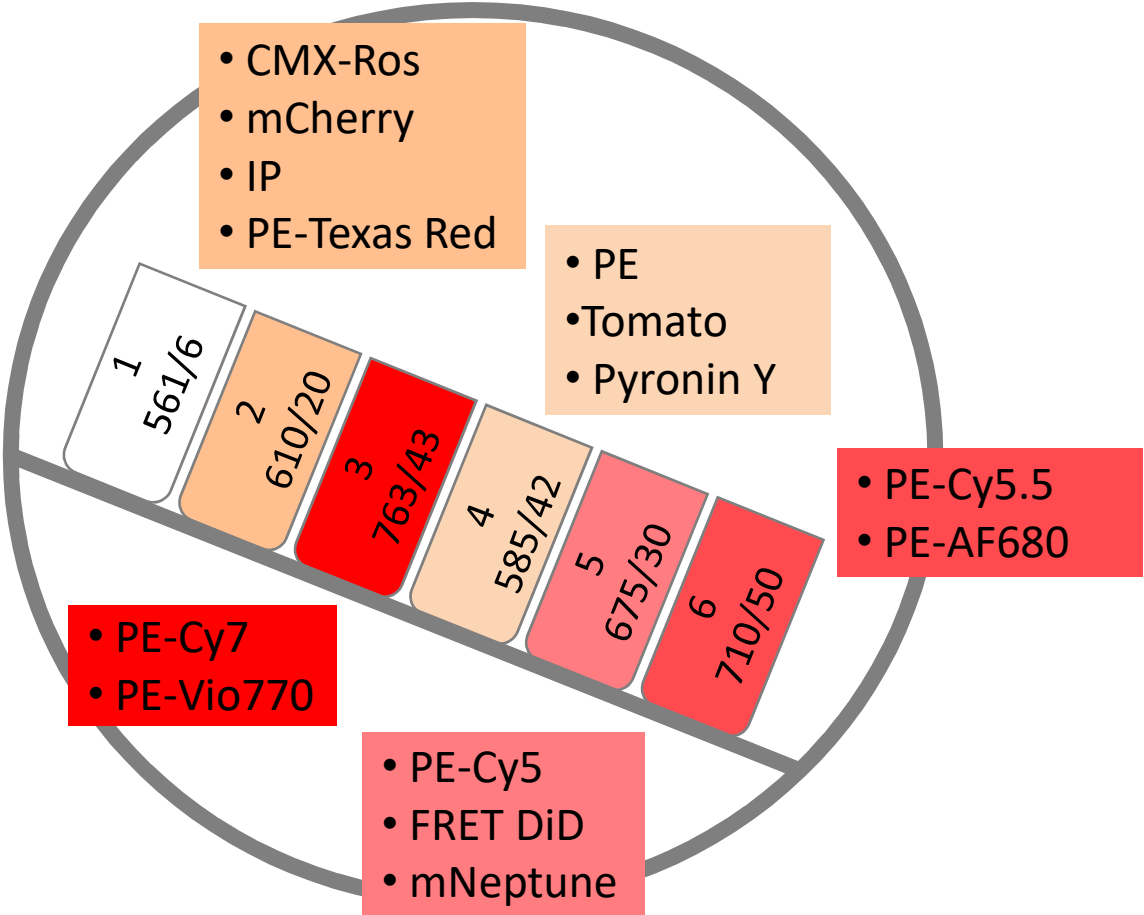

Configuration Cytoflex LX

Laser Bleu (488nm)

Configuration CYTOFLEX LX

Laser Yellow-Green (561nm)

Configuration CYTOFLEX LX

Laser Rouge (633nm)

Configuration Cytoflex LX

Laser Violet (405nm)