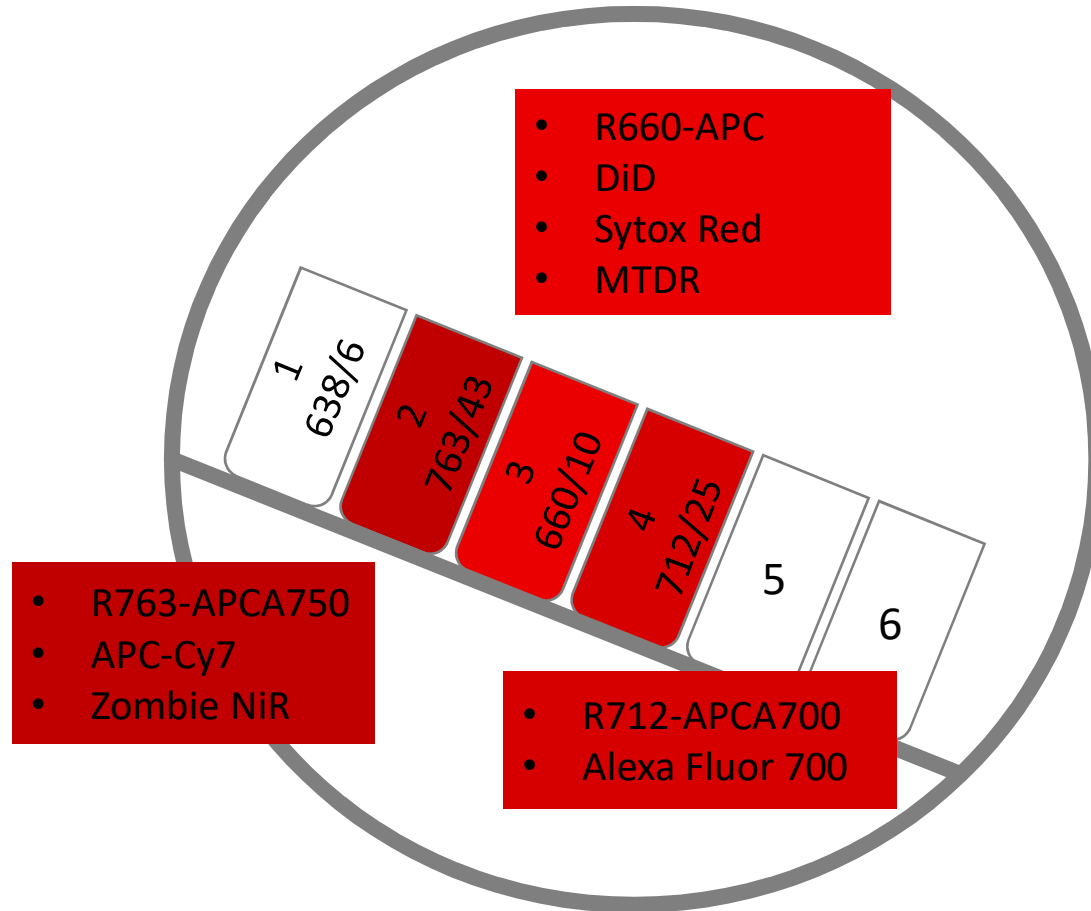

Configuration Cytoflex LX

Laser Bleu (488nm)

Configuration CYTOFLEX LX

Laser Yellow-Green (561nm)

Configuration CYTOFLEX LX

Laser Rouge (633nm)

Configuration Cytoflex LX

Laser Violet (405nm)